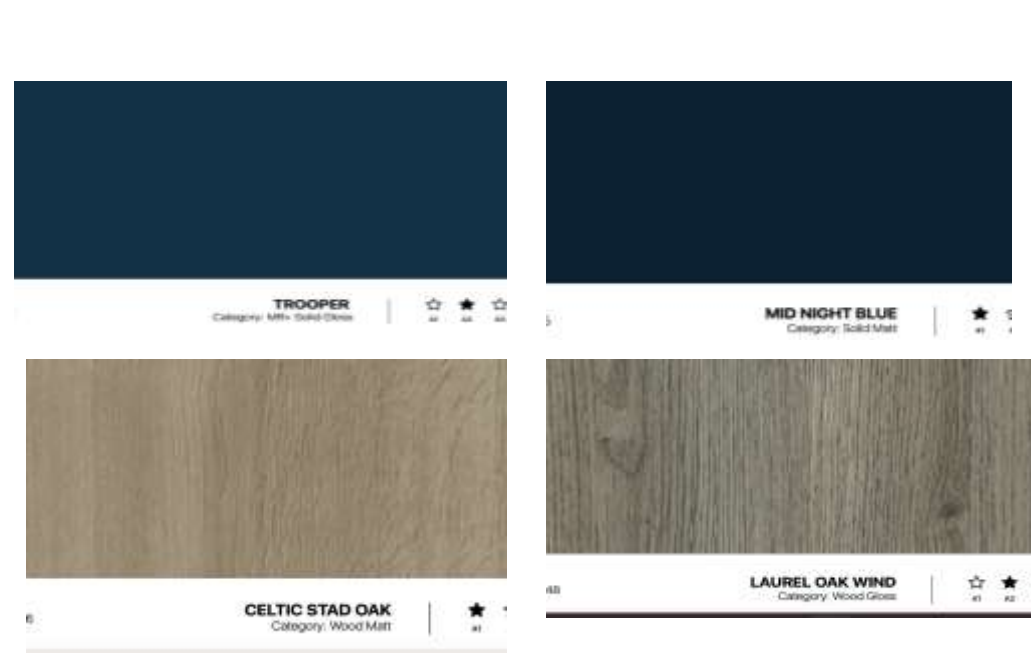

BEDROOM 1 TV PANNEL & WARDROBE