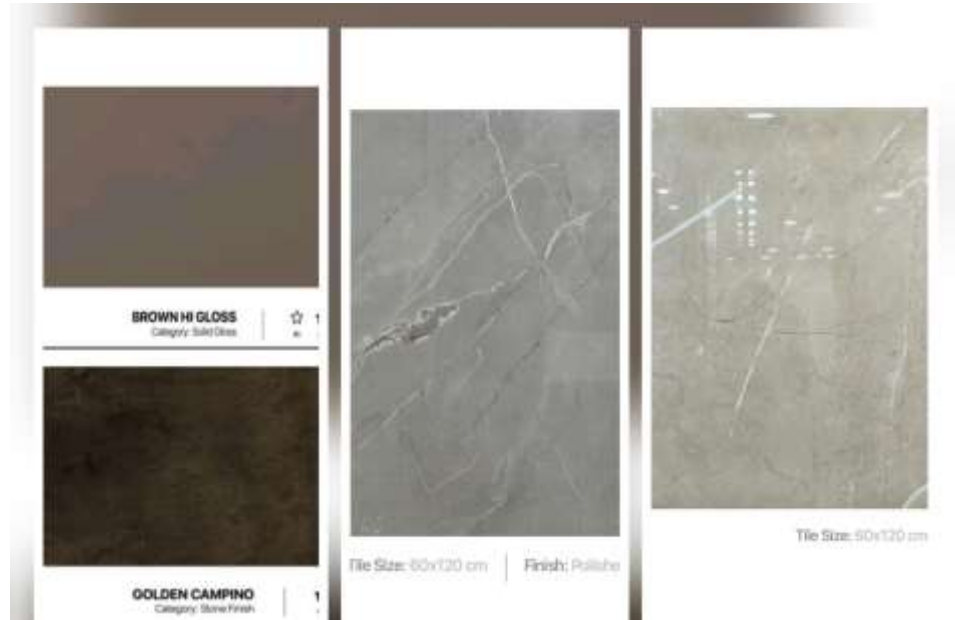

LIVING ROOM – LAMINATE SHADES

KITCHEN LAMINATE WITH BACKSPLASH TILES

CALIFORNIA ASH | A1 | Category: Wood Matt

Osaka Beige | Tile Size: 60x120 cm | Finish: Polished HD

Fiesta Taupe | Tile Size: 60x120 cm | Finish: Polished HD | Marblelook Ceramic